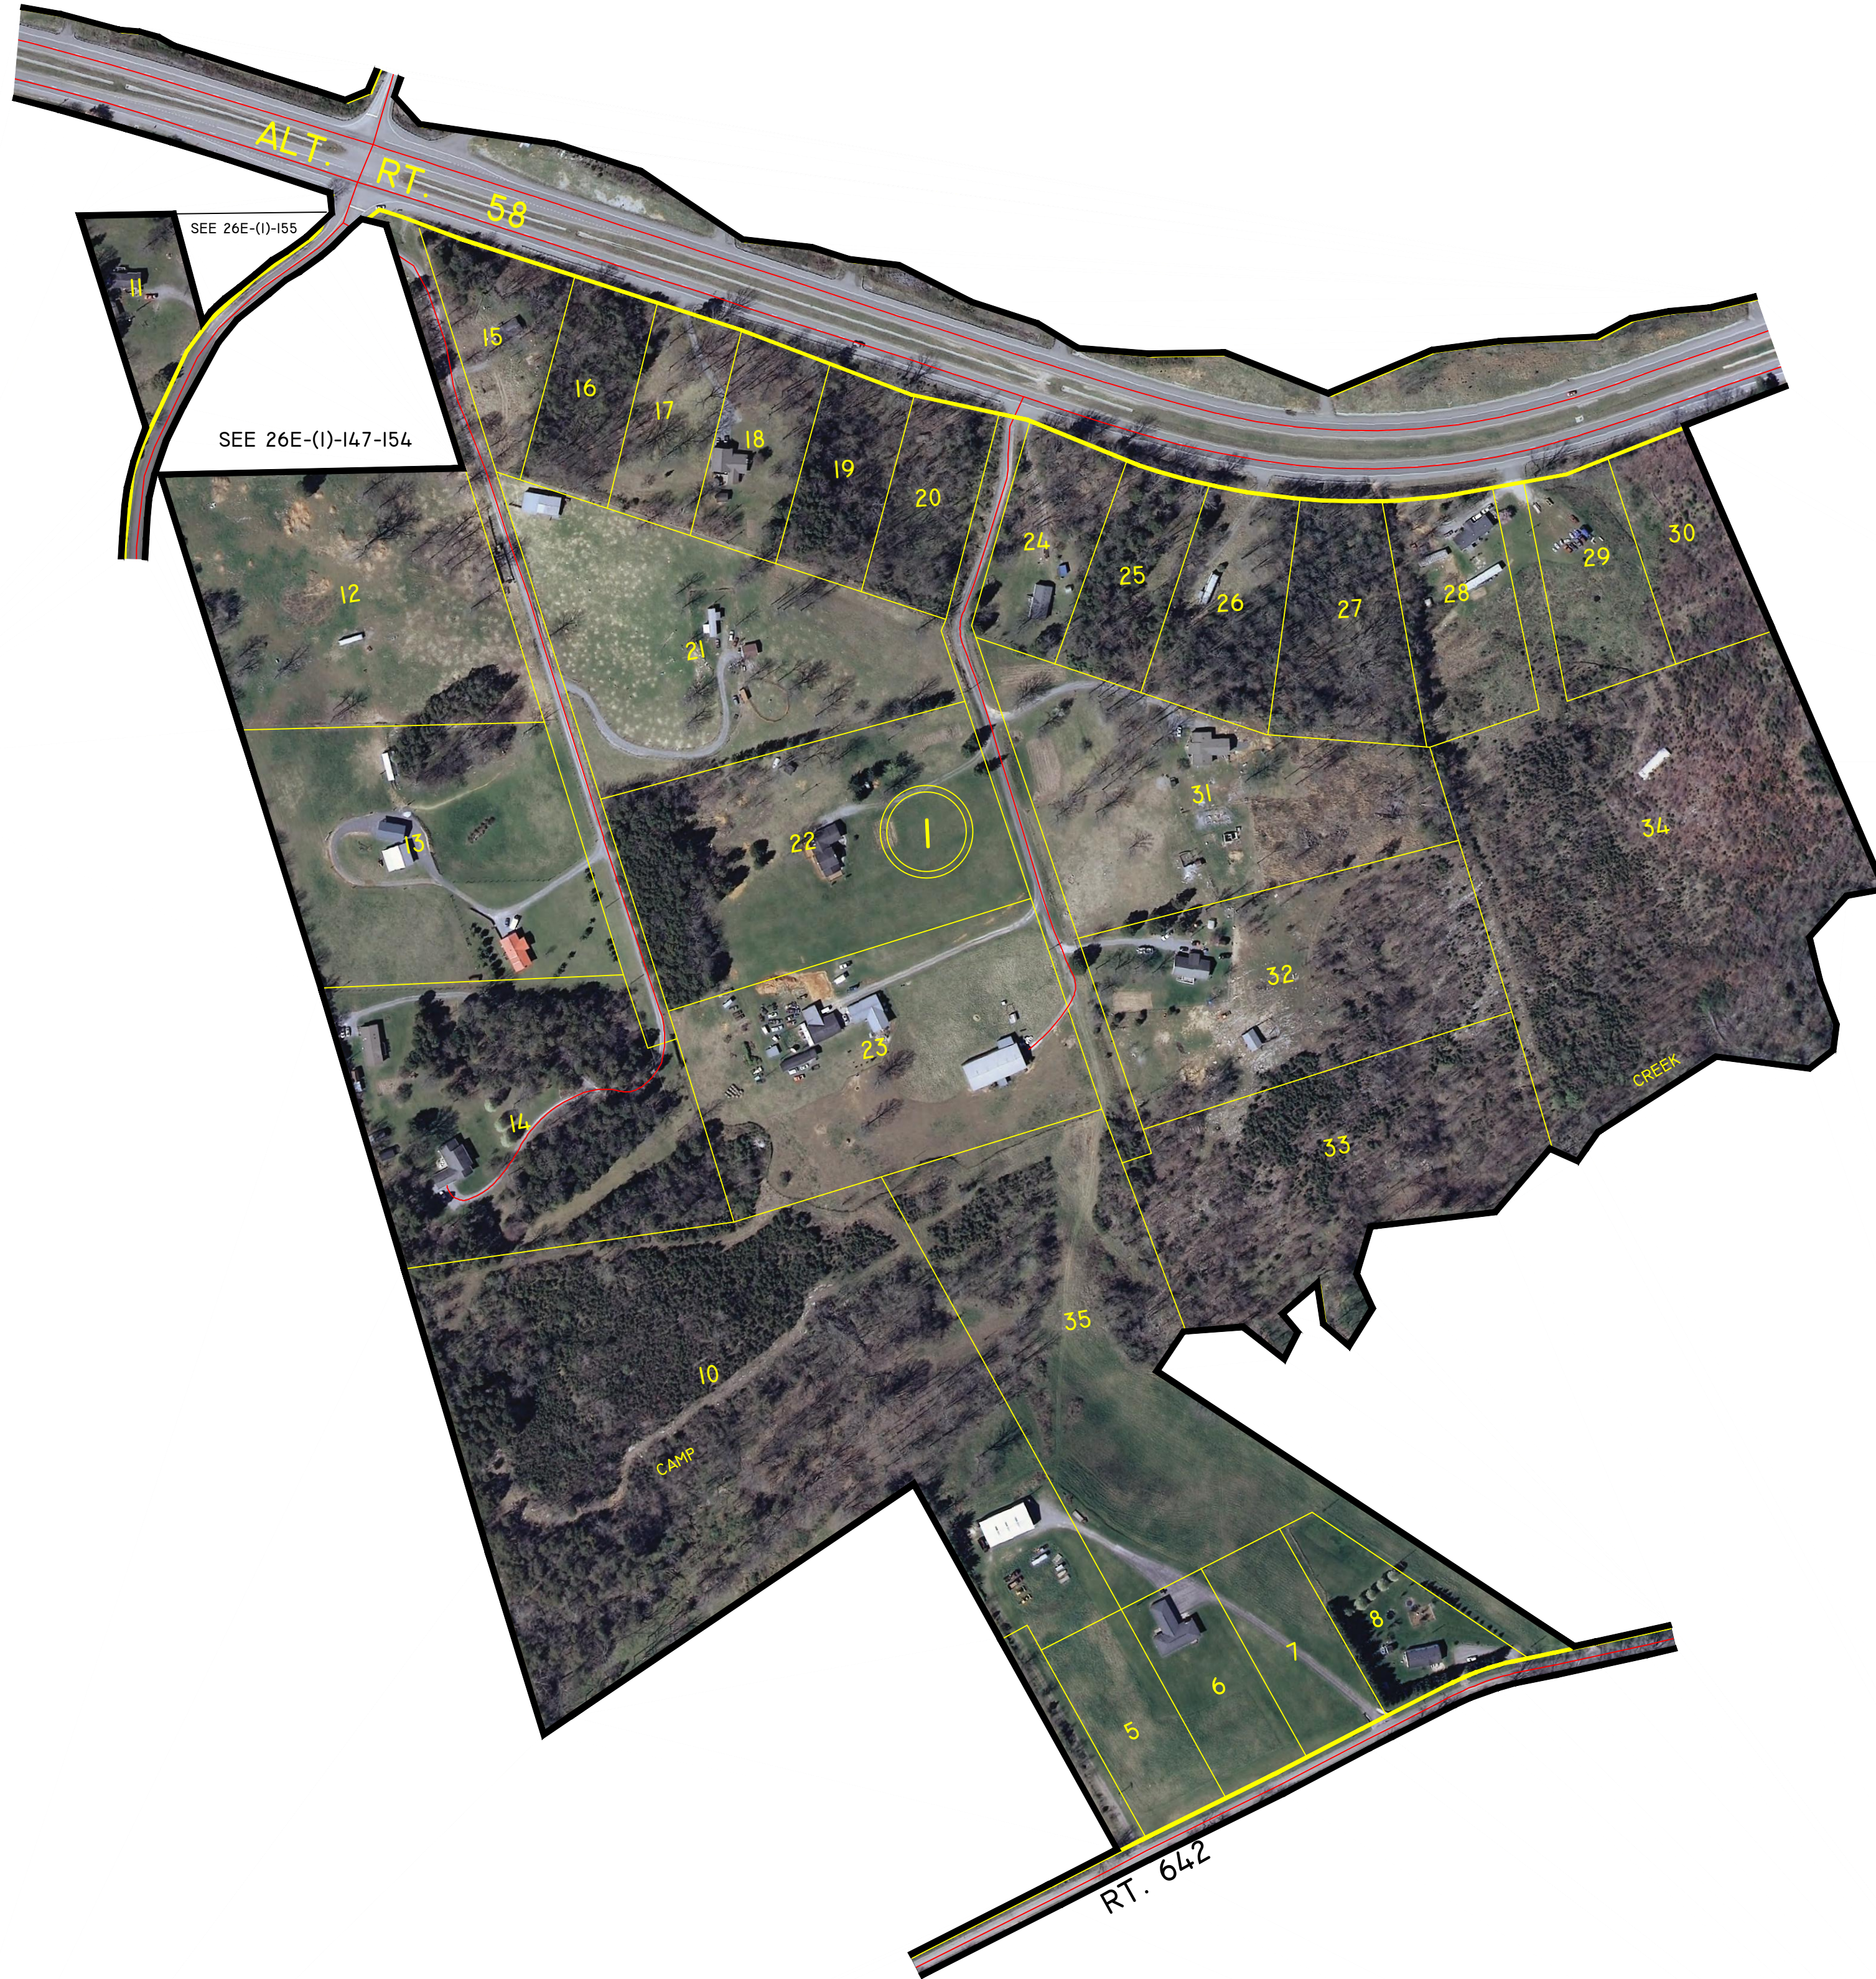

LEE COUNTY, VIRGINIA

① FLANARY PROPERTY - PLAT BOOK B, PLAT SLIDE 127

YOKUM STATION
MAGISTERIAL
DISTRICT

SECTION 26
INSERT D

DISCLAIMER:

THE INFORMATION SHOWN HEREON IS NOT BASED ON A CURRENT FIELD SURVEY. IT WAS COMPILED FROM PRIOR COUNTY TAX MAPS, SUBDIVISION PLATS, PARTITION PLATS, AERIAL PHOTOGRAPHY AND OTHER SOURCES. PLEASE NOTIFY THE LEE COUNTY COMMISSIONER OF THE REVENUE OFFICE IF ANY ERRORS OR OMISSIONS OCCUR. LEE COUNTY WILL NOT BE LIABLE FOR ANY DAMAGES, THAT MAY ARISE FROM THE USE OF THIS MAP. PROPERTY LINES AS SHOWN ARE SUBJECT TO A CURRENT FIELD SURVEY BY A CERTIFIED VIRGINIA LAND SURVEYOR. AERIAL IMAGERY ©2011 COMMONWEALTH OF VIRGINIA.

VICINITY MAP: 1" = 5 MILES