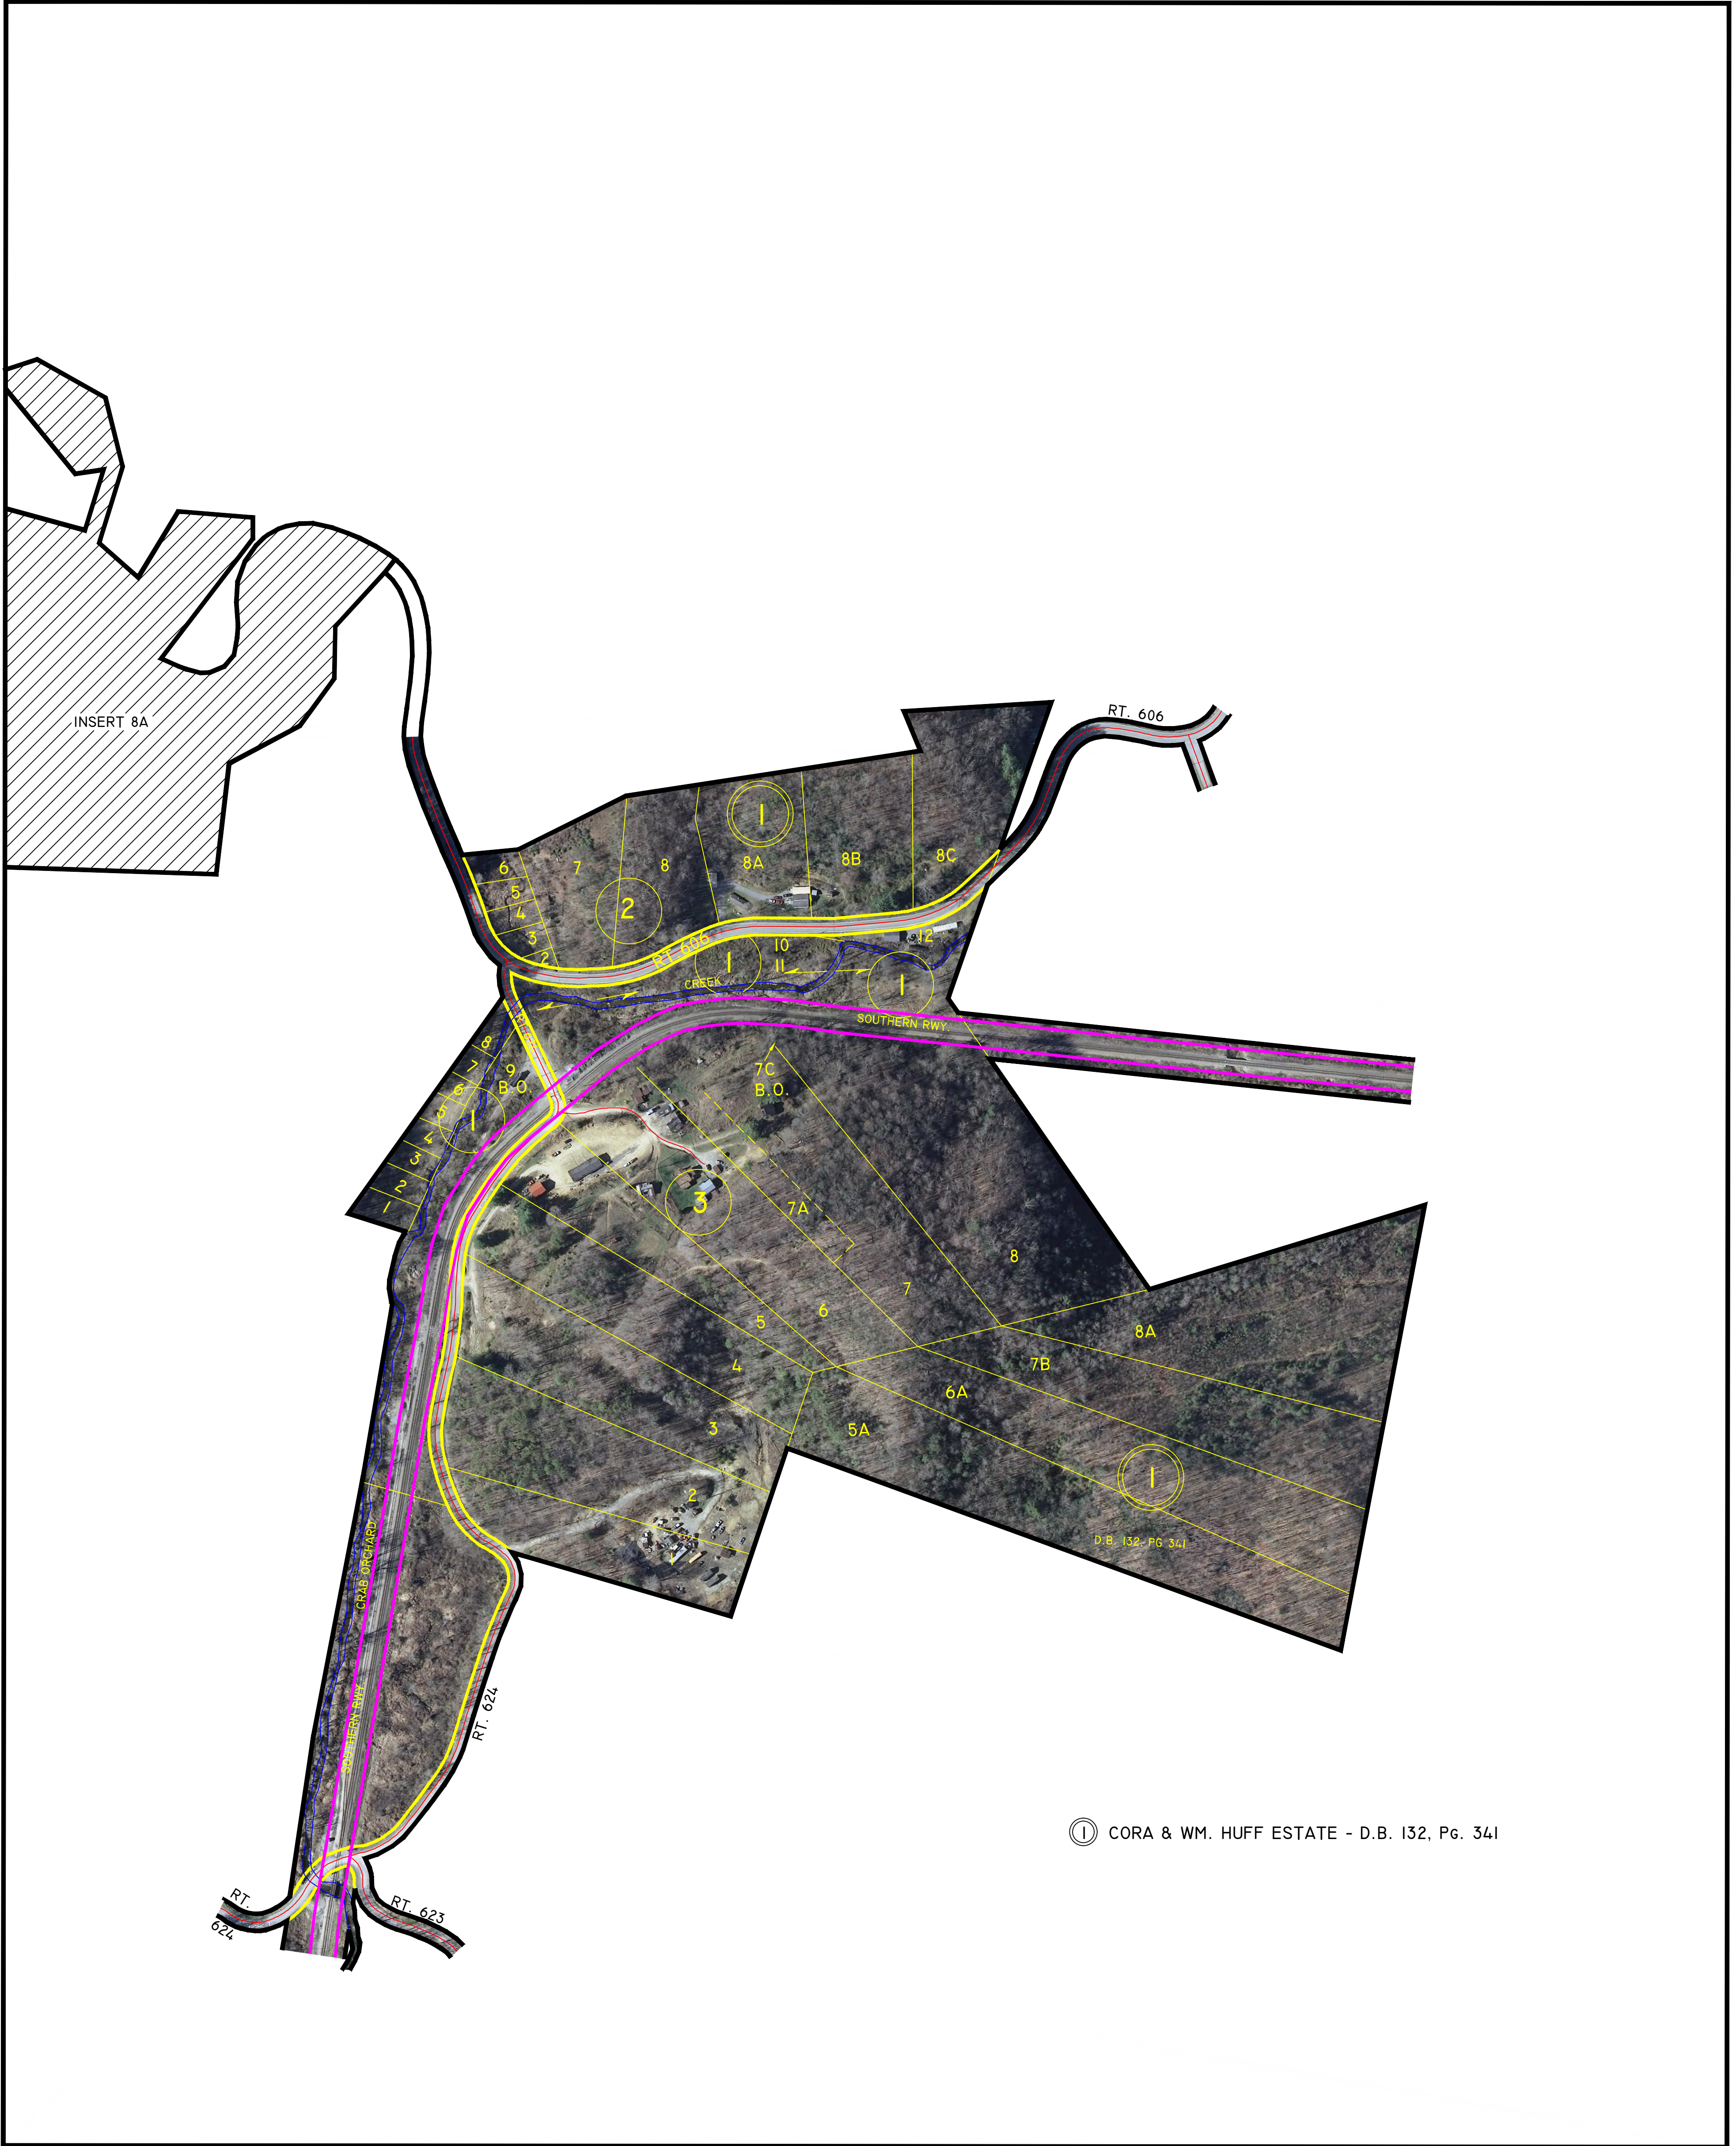

LEE COUNTY, VIRGINIA

① CORA & WM. HUFF ESTATE - D.B. 132, Pg. 341

YOKUM STATION

MAGISTERIAL

DISTRICT

SECTION 8
INSERT B

DISCLAIMER:

THE INFORMATION SHOWN HEREON IS NOT BASED ON A CURRENT FIELD SURVEY. IT WAS COMPILED FROM PRIOR COUNTY TAX MAPS, SUBDIVISION PLATS, PARTITION PLATS, AERIAL PHOTOGRAPHY AND OTHER SOURCES. PLEASE NOTIFY THE LEE COUNTY COMMISSIONER OF THE REVENUE OFFICE IF ANY ERRORS OR OMISSIONS OCCUR. LEE COUNTY WILL NOT BE LIABLE FOR ANY DAMAGES, THAT MAY ARISE FROM THE USE OF THIS MAP. PROPERTY LINES AS SHOWN ARE SUBJECT TO A CURRENT FIELD SURVEY BY A CERTIFIED VIRGINIA LAND SURVEYOR. AERIAL IMAGERY ©2011 COMMONWEALTH OF VIRGINIA.

VICINITY MAP: 1" = 5 MILES