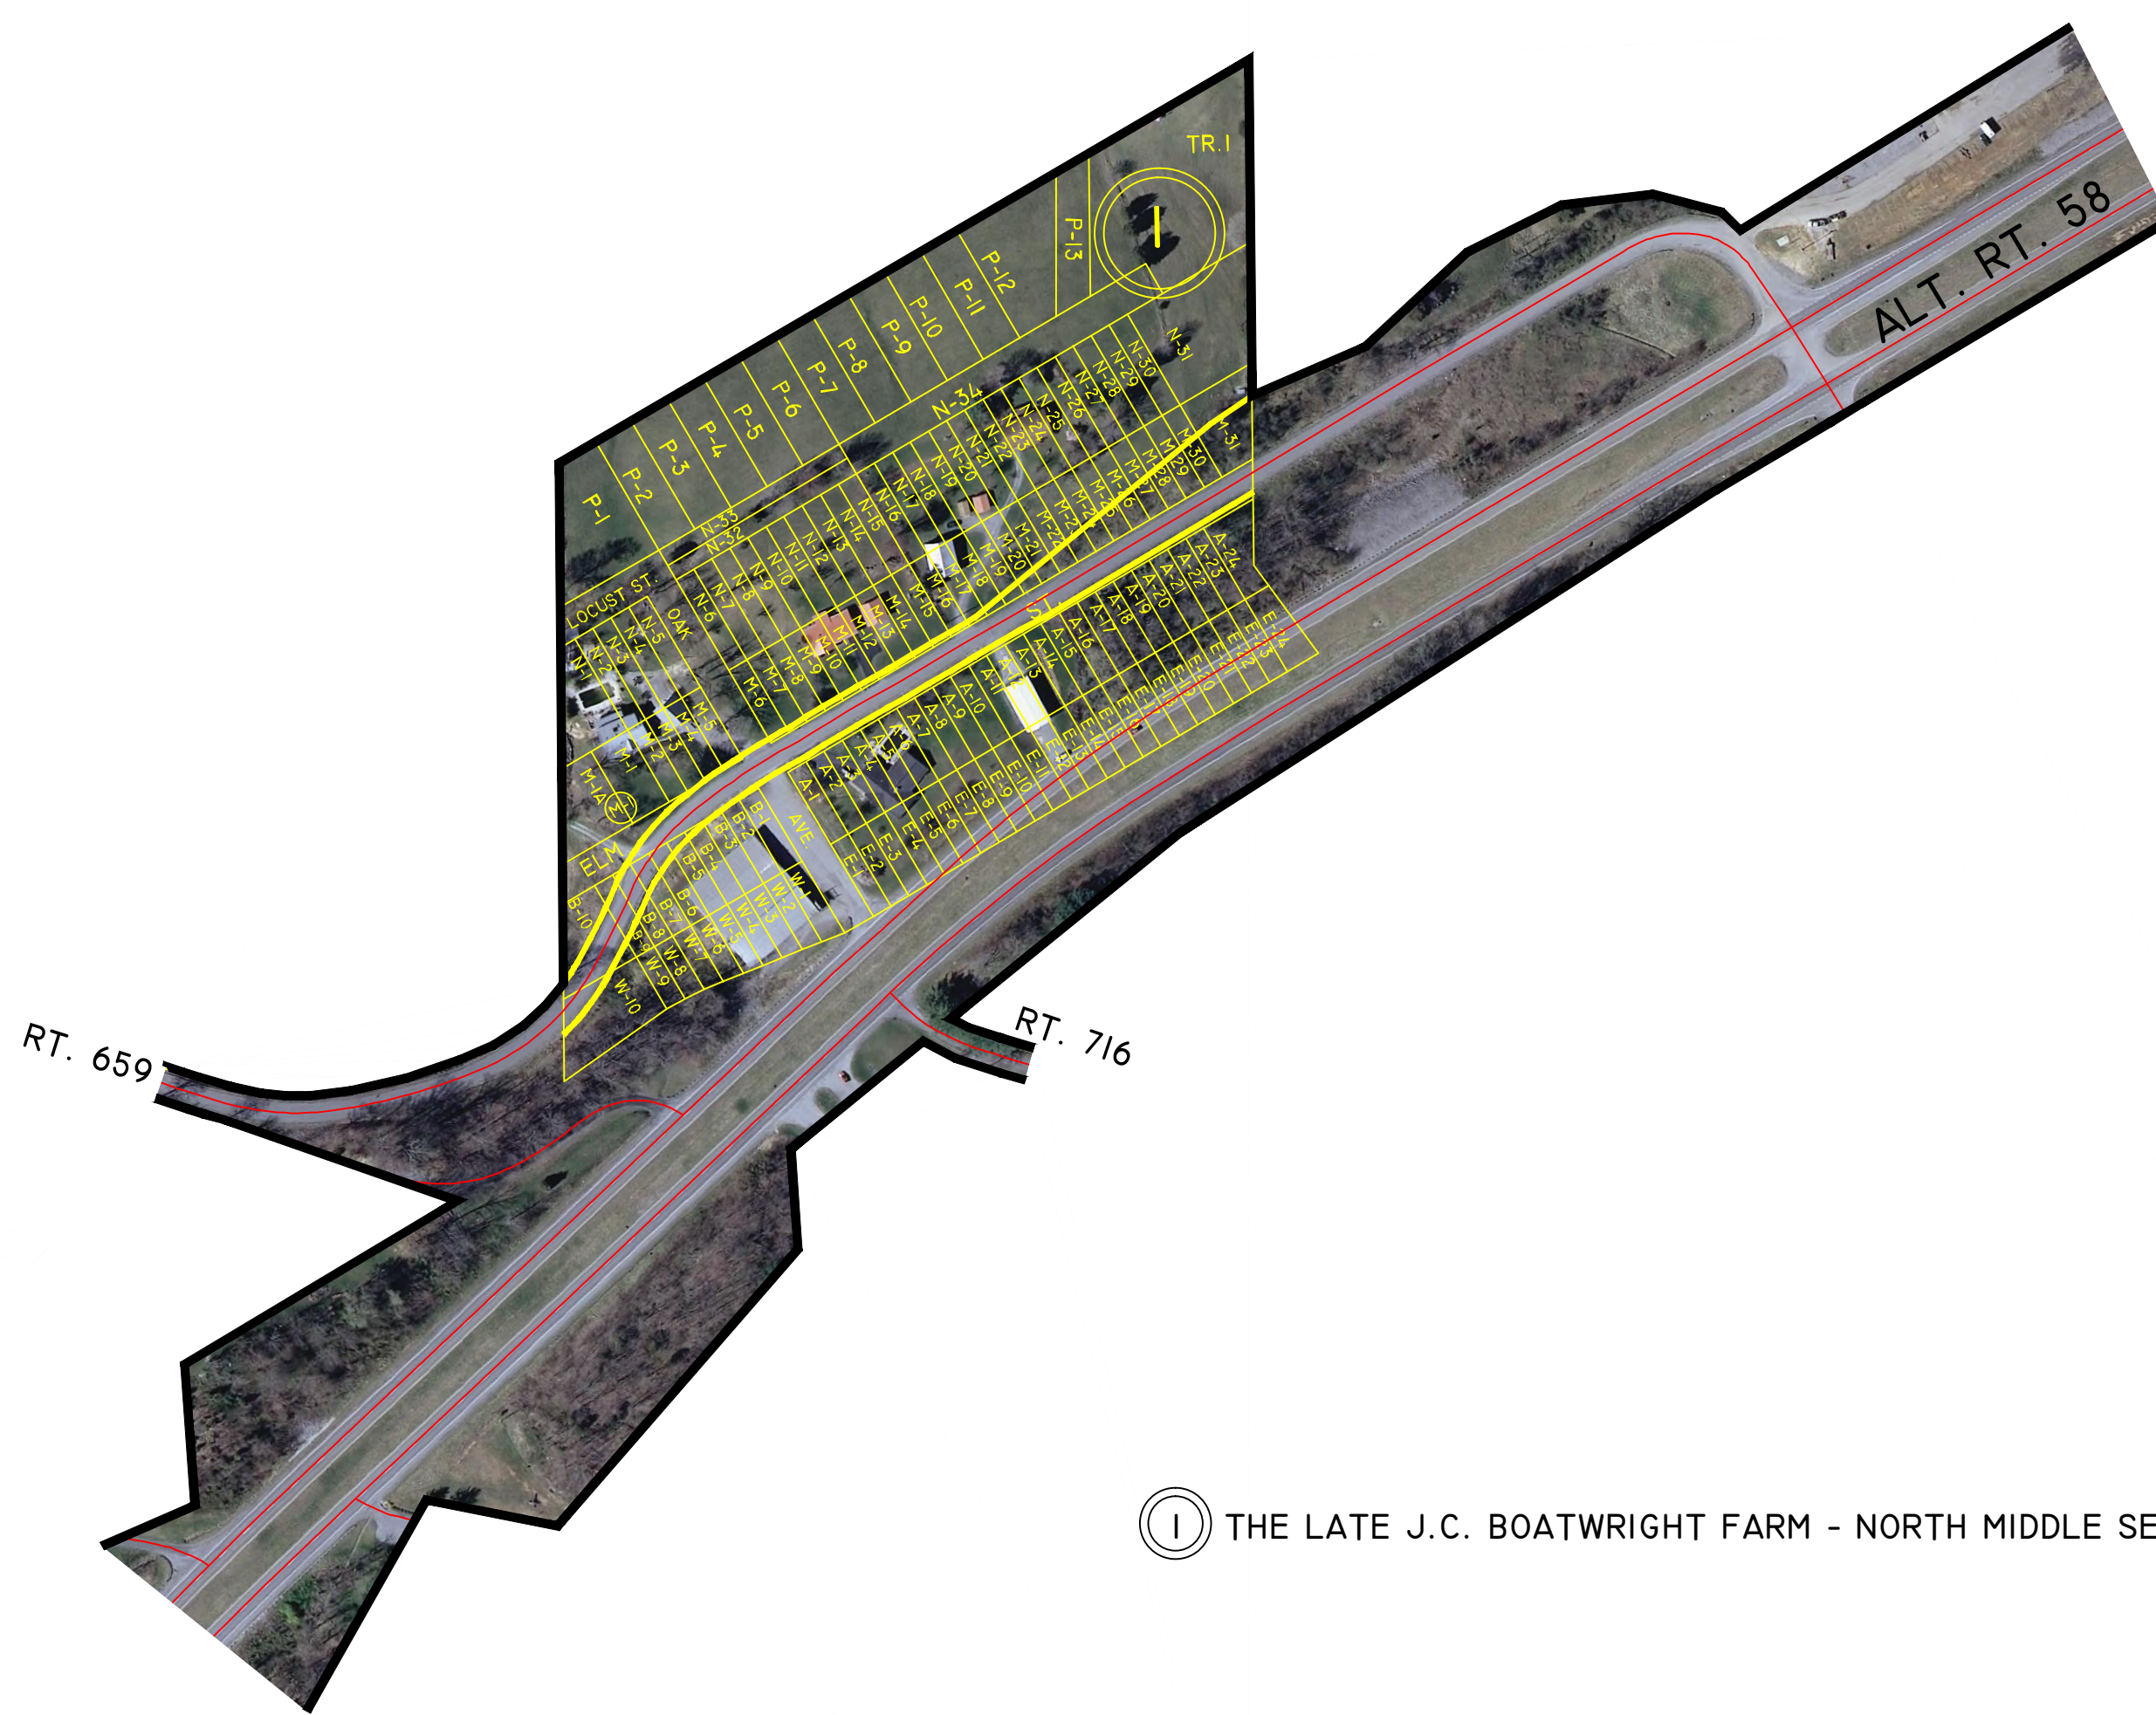

LEE COUNTY, VIRGINIA

① THE LATE J.C. BOATWRIGHT FARM - NORTH MIDDLE SECTION

JONESVILLE
MAGISTERIAL
DISTRICT

SECTION 35
INSERT B

DISCLAIMER:

THE INFORMATION SHOWN HEREON IS NOT BASED ON A CURRENT FIELD SURVEY. IT WAS COMPILED FROM PRIOR COUNTY TAX MAPS, SUBDIVISION PLATS, PARTITION PLATS, AERIAL PHOTOGRAPHY AND OTHER SOURCES. PLEASE NOTIFY THE LEE COUNTY COMMISSIONER OF THE REVENUE OFFICE IF ANY ERRORS OR OMISSIONS OCCUR. LEE COUNTY WILL NOT BE LIABLE FOR ANY DAMAGES, THAT MAY ARISE FROM THE USE OF THIS MAP. PROPERTY LINES AS SHOWN ARE SUBJECT TO A CURRENT FIELD SURVEY BY A CERTIFIED VIRGINIA LAND SURVEYOR. AERIAL IMAGERY ©2011 COMMONWEALTH OF VIRGINIA.

VICINITY MAP: 1" = 5 MILES